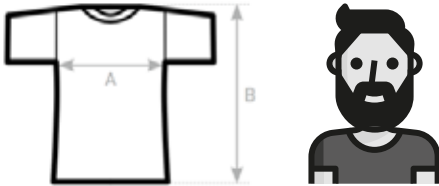

INDIAN RIDERS FEST X LIPNO 5TH EDITION

IRF25 T-SHIRT SIZE TABLE

IRF MEN T-SHIRT	XS	S	M	L	XL	2XL	3XL	4XL	5XL
A HALF CHEST	45	48	51	54	57	60	63	66	69
B BODY LENGTH FROM NECK POINT	68	70	72	74	76	78	80	82	84