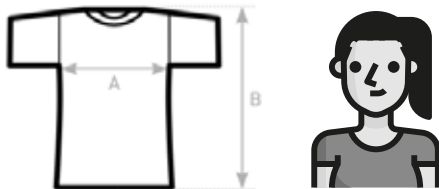

INDIAN RIDERS FEST X LIPNO 5TH EDITION

IRF25 T-SHIRT SIZE TABLE

IRF MEN T-SHIRT	XS	S	M	L	XL	2XL	3XL	4XL	5XL
A HALF CHEST	45	48	51	54	57	60	63	66	69
B BODY LENGTH FROM NECK POINT	68	70	72	74	76	78	80	82	84

IRF WOMEN T-SHIRT	XS	S	M	L	XL	2XL	3XL
A HALF CHEST	41	44	47	50	53	56	59
B BODY LENGTH FROM NECK POINT	58	60	62	64	66	68	70