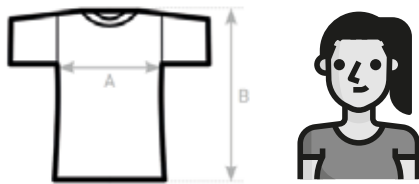

IRF MEN T-SHIRT	XS	S	M	L	XL	2XL	3XL	4XL	5XL
A HALF CHEST	45	48	51	54	57	60	63	66	69
B BODY LENGTH FROM NECK POINT	68	70	72	74	76	78	80	82	84

IRF WOMEN T-SHIRT	XS	S	M	L	XL	2XL	3XL
A HALF CHEST	41	44	47	50	53	56	59
B BODY LENGTH FROM NECK POINT	58	60	62	64	66	68	70